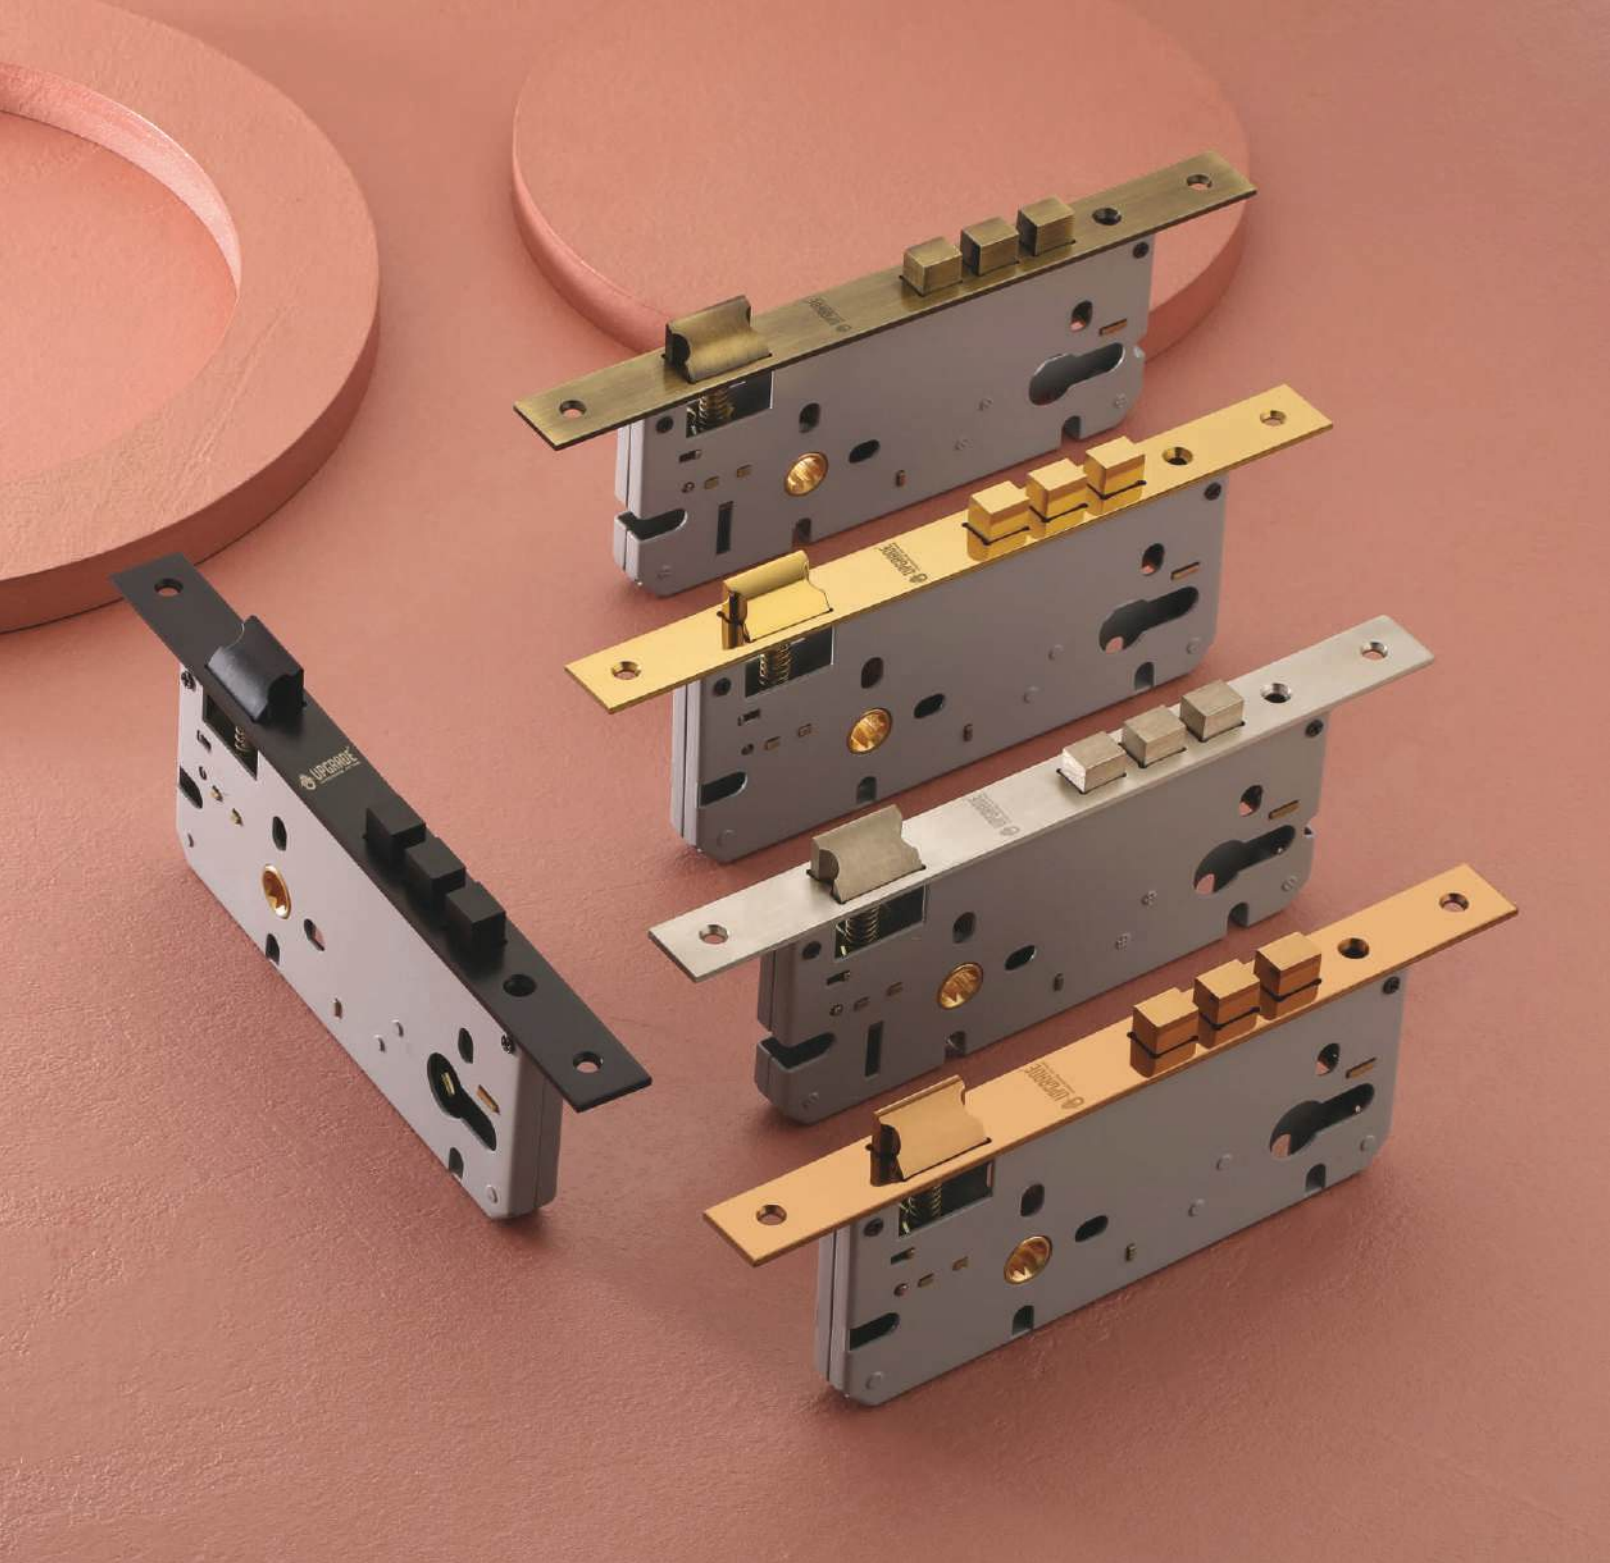

Material
Brass, Iron, SS

Size
45x85, 60x85mm

Finish
PVD Rose Gold, SS/Matt
PVD Gold, AB/Matt, Z-Black

Packing - 1 Pcs.
Master Pack - 20 Pcs.