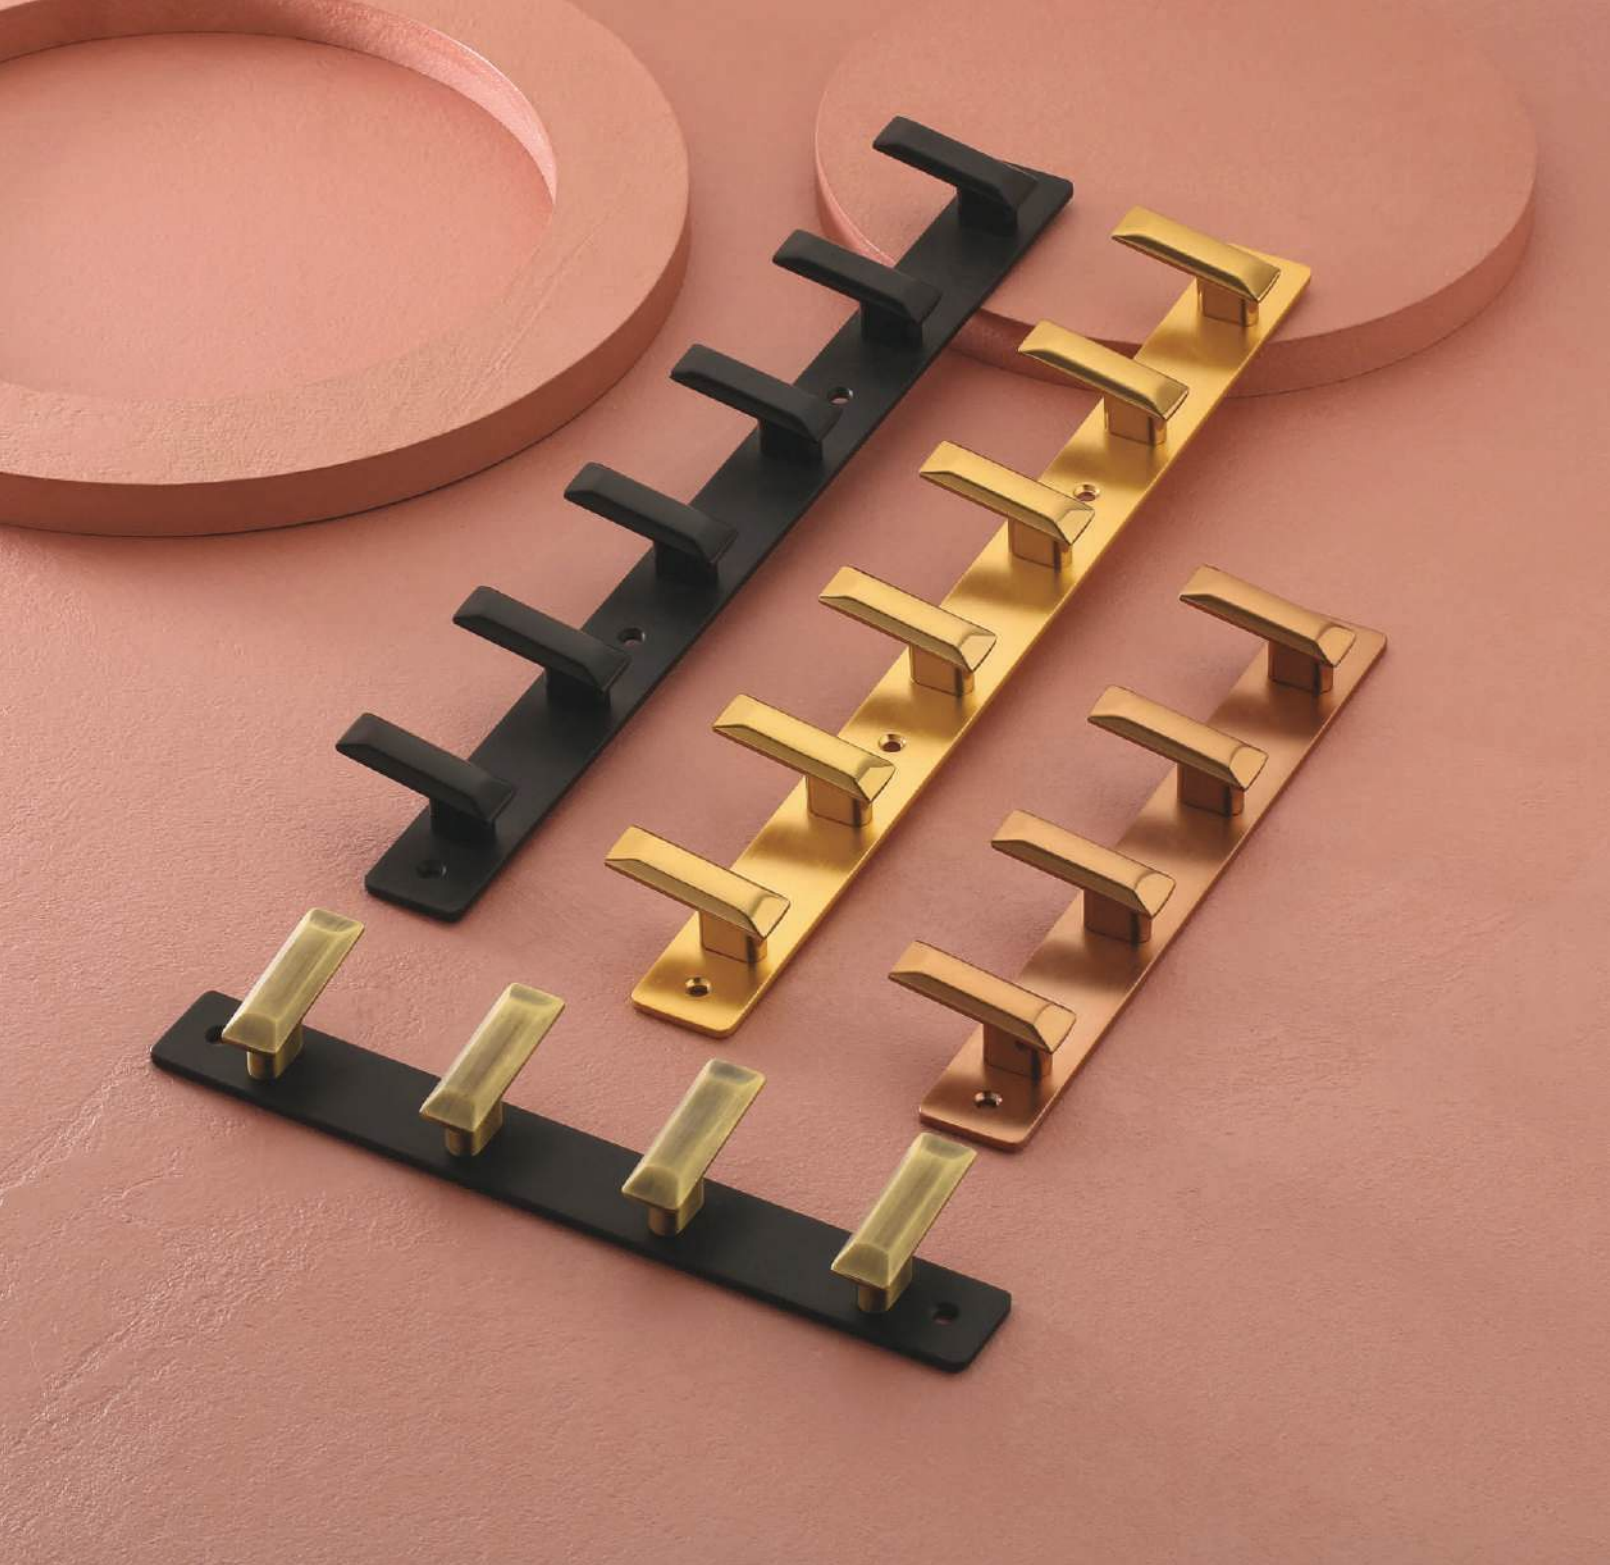

Material
Zinc Alloy & Aluminium

Finish
Gold/TT, Black/TT
Cola/TT, AB/Black

Hook	Packing
04	10
06	08