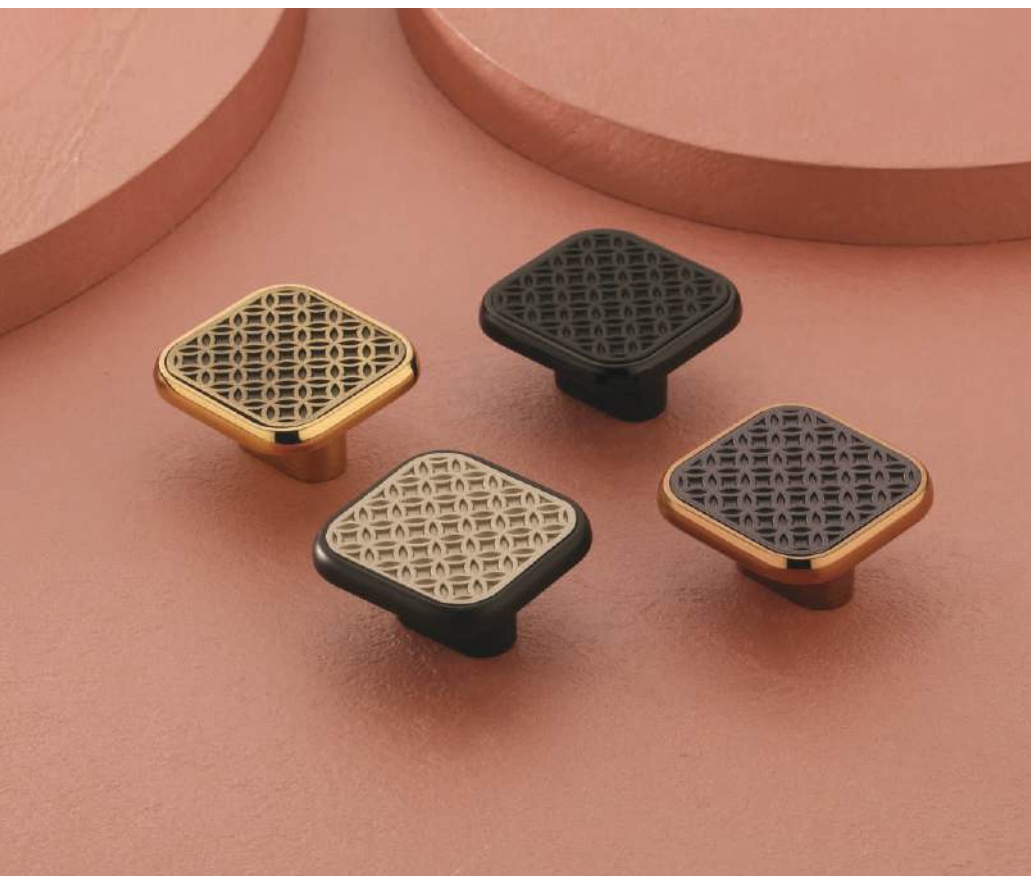

No. 7066

Material

Zinc Alloy (Zamak-3)

Finish

Z-Black/Satin, PVD RG/Gray
PVD Gold/AB, C.Black/Z-Black

Size / Packing

18/30